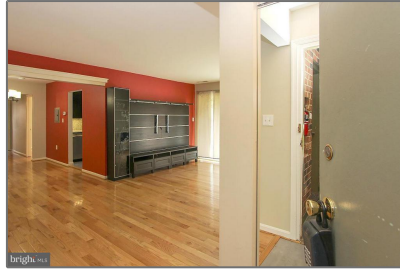

## Basic Details

Property Type: **Residential**

Listing Type: **Sold**

Listing ID: **1002489965**

Price: **\$268,000**

Bedrooms: **3**

Bathrooms: **1**

Half Bathrooms: **1**