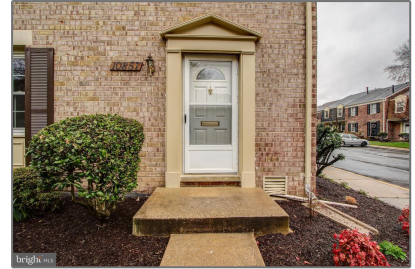

# Residential Sold

1,418 Sqft - 10857 BUCKNELL DRIVE, SILVER SPRING, Maryland 20902

Sqft: **1,418 Sqft**

Year Built: **1968**

Country: **US**

State: **MD**

County: **MONTGOMERY**

City: **SILVER SPRING**

Zipcode: **20902**