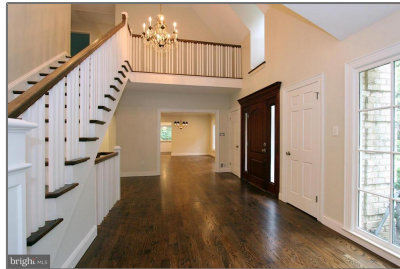

## Basic Details

Property Type: **Residential Lease**

Listing Type: **For Rent**

Listing ID: **1002471493**

Price: **\$6,500**

Bedrooms: **6**

Bathrooms: **5**

Half Bathrooms: **1**