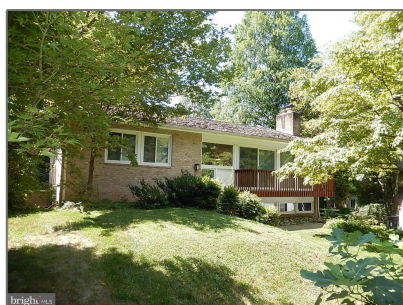

Residential Lease For Rent

- 8312 LILLY STONE DRIVE, BETHESDA,
Maryland 20817

Basic Details

Property Type: **Residential Lease**

Listing Type: **For Rent**

Listing ID: **1002483911**

Price: **\$3,650**

Bedrooms: **4**

Bathrooms: **3**

Year Built: **1965**

Lot Area: **0.34 Acre**

Country: **US**

State: **MD**

County: **MONTGOMERY**

City: **BETHESDA**

Zipcode: **20817**

Address Map

Street: **LILLY STONE**

Street Number: **8312**

Longitude: **W78° 49' 44.3"**

Latitude: **N38° 59' 10.5"**

Features

✓ Heating System: **Central, Forced air**

✓ Cooling System: **Central a/c**