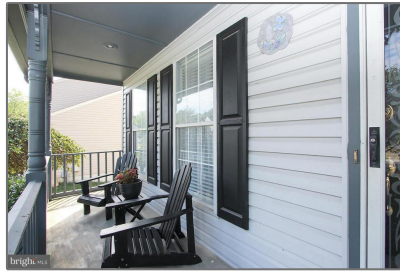

Residential Sold

3,384 Sqft - 3063 SCHUBERT DRIVE, SILVER SPRING, Maryland 20904

Basic Details

Property Type: **Residential**

Listing Type: **Sold**

Listing ID: **1002372881**

Price: **\$430,000**

Bedrooms: **4**