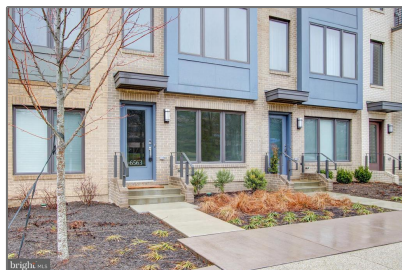

Residential Sold

2,432 Sqft - 6563 ROCK SPRING DRIVE,
BETHESDA, Maryland 20817

Basic Details

Property Type: **Residential**

Listing Type: **Sold**

Listing ID: **1000300892**

Price: **\$750,000**

Bedrooms: **4**

Bathrooms: **3**

Half Bathrooms: **1**

Sqft: **2,432 Sqft**

Year Built: **2016**

Lot Area: **0.02 Acre**

Country: **US**

State: **MD**

County: **MONTGOMERY**