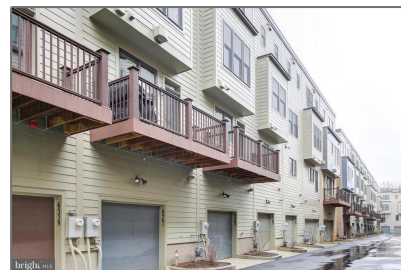

Residential Sold

2,432 Sqft - 6563 ROCK SPRING DRIVE,
BETHESDA, Maryland 20817

Basic Details

Property Type: **Residential**

Listing Type: **Sold**

Listing ID: **1000300892**

Price: **\$750,000**

Bedrooms: **4**

Bathrooms: **3**

Half Bathrooms: **1**

Sqft: **2,432 Sqft**

Year Built: **2016**

Lot Area: **0.02 Acre**

Country: **US**

State: **MD**

County: **MONTGOMERY**