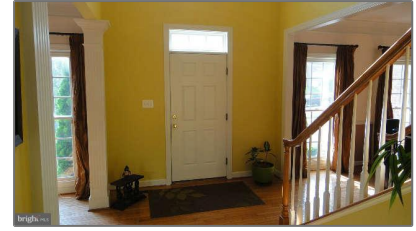

Residential Sold

- 13007 ENGLISH TURN DRIVE, SILVER SPRING,
Maryland 20904

Basic Details

Property Type: **Residential**

Listing Type: **Sold**

Listing ID: **1003564632**

Price: **$594,200**

Bedrooms: **4**

Bathrooms: **2**

Half Bathrooms: **1**

Year Built: **2002**

Lot Area: **0.19 Acre**

Country: **US**

State: **MD**

County: **MONTGOMERY**

City: **SILVER SPRING**

Zipcode: **20904**

Features

✓ Heating System: **Forced air**

✓ Cooling System: **Central a/c**

✓ View: **Garden/lawn, Golf Course**

✓ Fireplace: **Mantel(s), Fireplace - Glass Doors**

✓ Roof Deck: **Asphalt**

✓ Parking: **Garage, Asphalt Driveway**

Address Map

Street: **ENGLISH TURN**

Street Number: **13007**

Longitude: **W77° 3' 52.5"**

Latitude: **N39° 4' 7.3"**