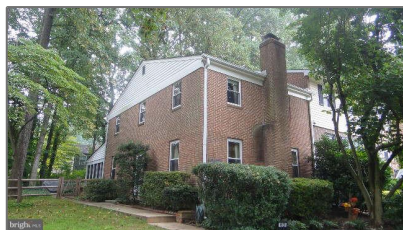

Residential Sold

1,884 Sqft - 4935 ARCTIC TERRACE, ROCKVILLE,
Maryland 20853

Basic Details

Property Type: **Residential**

Listing Type: **Sold**

Listing ID: **1003699636**

Price: **\$345,000**

Bedrooms: **3**

Bathrooms: **2**

Half Bathrooms: **1**

Sqft: **1,884 Sqft**

Year Built: **1972**

Lot Area: **0.10 Acre**

Country: **US**

State: **MD**

County: **MONTGOMERY**

City: **ROCKVILLE**

Zipcode: **20853**

Features

✓ Heating System: **Central, Forced air**

✓ Cooling System: **Central a/c, Ceiling fan(s)**

✓ Fence: **Rear**

✓ View: **Garden/lawn**

✓ Fireplace: **Mantel(s), Screen**