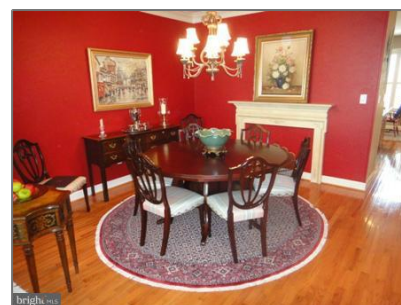

Residential Sold

3,224 Sqft - 1013 CRESTFIELD DRIVE,
ROCKVILLE, Maryland 20850

Basic Details

Property Type:	Residential
Listing Type:	Sold
Listing ID:	1004149110
Price:	\$685,000
Bedrooms:	5
Bathrooms:	4
Half Bathrooms:	1
Sqft:	3,224 Sqft
Year Built:	2003
Lot Area:	0.05 Acre
Country:	US
State:	MD
County:	MONTGOMERY
City:	ROCKVILLE
Zipcode:	20850