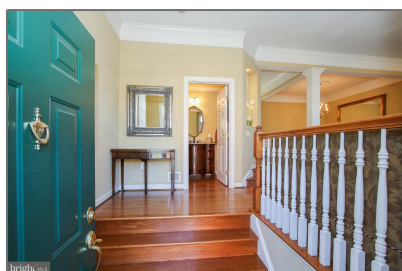

Residential Sold

- 13549 FLOWERFIELD DRIVE, POTOMAC,
Maryland 20854

Basic Details

Property Type: **Residential**

Listing Type: **Sold**

Listing ID: **1001008277**

Price: **\$785,000**

Bedrooms: **3**