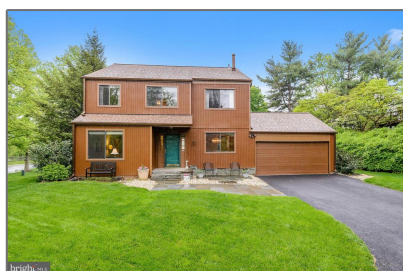

# Residential Sold

- 20158 WYNNFIELD DRIVE, GERMANTOWN,  
Maryland 20874

## Basic Details

Property Type: **Residential**

Listing Type: **Sold**

Listing ID: **1002426249**

Price: **\$387,000**

Bedrooms: **4**

Bathrooms: **2**

Half Bathrooms: **1**

Year Built: **1976**

Lot Area: **0.19 Acre**

Country: **US**

State: **MD**

County: **MONTGOMERY**

City: **GERMANTOWN**

Zipcode: **20874**