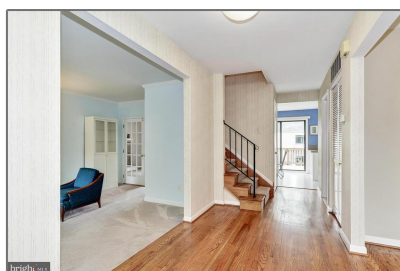

## Basic Details

Property Type: **Residential**

Listing Type: **Sold**

Listing ID: **1002426249**

Price: **\$387,000**

Bedrooms: **4**

Bathrooms: **2**

Half Bathrooms: **1**