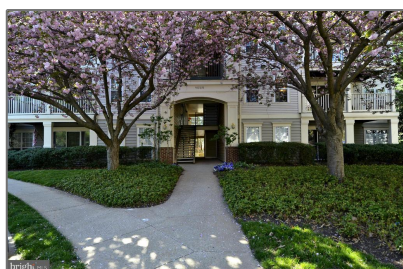

# Residential Sold

1,155 Sqft - 15306 DIAMOND COVE TERRACE,  
ROCKVILLE, Maryland 20850

## Basic Details

Property Type:	<b>Residential</b>
Listing Type:	<b>Sold</b>
Listing ID:	<b>1002422793</b>
Price:	<b>\$260,000</b>
Bedrooms:	<b>2</b>
Bathrooms:	<b>2</b>
Sqft:	<b>1,155 Sqft</b>
Year Built:	<b>1992</b>
Country:	<b>US</b>
State:	<b>MD</b>
County:	<b>MONTGOMERY</b>
City:	<b>ROCKVILLE</b>
Zipcode:	<b>20850</b>

## Address Map

Street:	<b>DIAMOND COVE</b>
Street Number:	<b>15306</b>
Longitude:	<b>W78° 47' 36"</b>
Latitude:	<b>N39° 6' 35.2"</b>