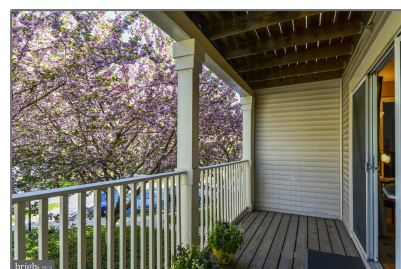

# Residential Sold

1,155 Sqft - 15306 DIAMOND COVE TERRACE,  
ROCKVILLE, Maryland 20850