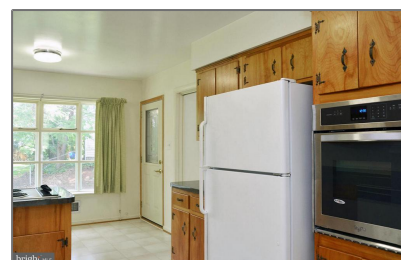

Residential Lease For Rent

- 8615 EWING DRIVE, BETHESDA, Maryland
20817

Basic Details

Property Type: **Residential Lease**

Listing Type: **For Rent**

Listing ID: **1002436959**

Price: **$3,450**

Bedrooms: **4**

Bathrooms: **3**

Year Built: **1959**

Lot Area: **0.17 Acre**

Country: **US**

State: **MD**

County: **MONTGOMERY**

City: **BETHESDA**

Zipcode: **20817**

Features

✓ Heating System: **Forced air**

✓ Cooling System: **Central a/c**

✓ Fence: **Partially**

✓ Parking: **Garage**

Address Map

Street: **EWING**

Street Number: **8615**

Longitude: **W78° 52' 38.5"**

Latitude: **N38° 59' 50.2"**