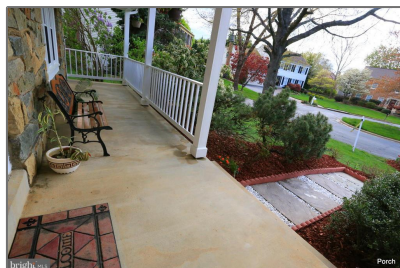

Residential Sold

2,821 Sqft - 14705 BOTANY WAY,
GAITHERSBURG, Maryland 20878

Basic Details

Property Type: **Residential**

Listing Type: **Sold**

Listing ID: **1002929260**

Price: **$745,800**

Bedrooms: **4**

Bathrooms: **2**

Half Bathrooms: **1**

Sqft: **2,821 Sqft**

Year Built: **1984**

Lot Area: **0.21 Acre**

Country: **US**

State: **MD**

County: **MONTGOMERY**

City: **GAITHERSBURG**

Zipcode: **20878**

Features

✓ Heating System: **Forced air**

✓ Cooling System: **Central a/c, Ceiling fan(s)**

✓ Fence: **Partially**

✓ Fireplace: **Equipment**

✓ Roof Deck: **Composite**

✓ Parking: **Garage**

Address Map

Street: **BOTANY**

Street Number: **14705**

Longitude: **W78° 46' 39.6"**