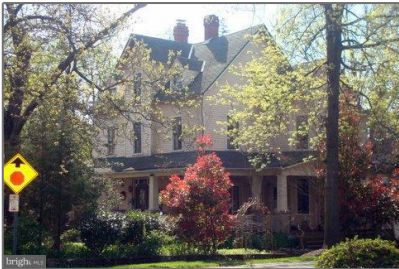

Residential Sold

- 1613 HIGHLAND DRIVE, SILVER SPRING,
Maryland 20910

Basic Details

Property Type: **Residential**

Listing Type: **Sold**

Listing ID: **1005250629**

Price: **\$998,500**

Bedrooms: **7**

Bathrooms: **5**

Half Bathrooms: **1**

Year Built: **1891**

Lot Area: **0.29 Acre**

Country: **US**

State: **MD**

County: **MONTGOMERY**

City: **SILVER SPRING**