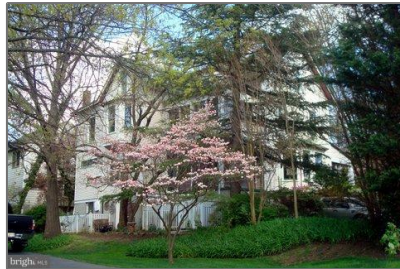

Residential Sold

- 1613 HIGHLAND DRIVE, SILVER SPRING,
Maryland 20910

Basic Details

Property Type: **Residential**

Listing Type: **Sold**

Listing ID: **1005250629**

Price: **\$998,500**

Bedrooms: **7**

Bathrooms: **5**

Half Bathrooms: **1**

Year Built: **1891**

Lot Area: **0.29 Acre**

Country: **US**

State: **MD**

County: **MONTGOMERY**

City: **SILVER SPRING**