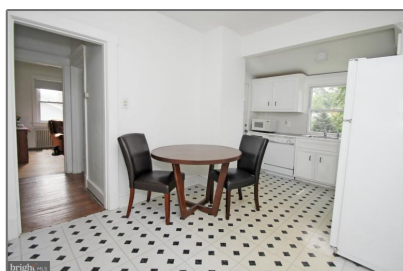

# Residential Sold

1,150 Sqft - 710 EASLEY STREET, SILVER SPRING, Maryland 20910