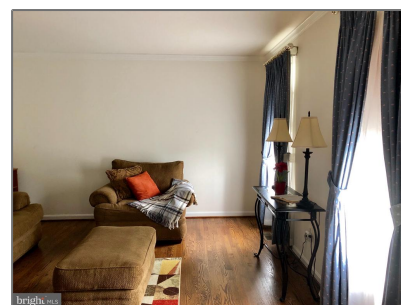

## Basic Details

Property Type: **Residential Lease**

Listing Type: **For Rent**

Listing ID: **MDMC677828**

Price: **\$3,500**

Bedrooms: **4**

Bathrooms: **3**

Half Bathrooms: **1**