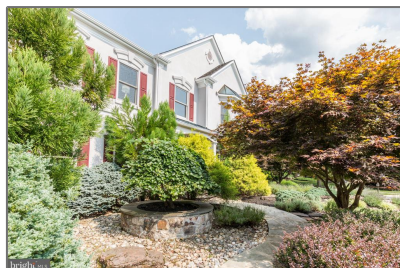

# Residential Sold

4,522 Sqft - 11601 MONTAGUE COURT,  
POTOMAC, Maryland 20854