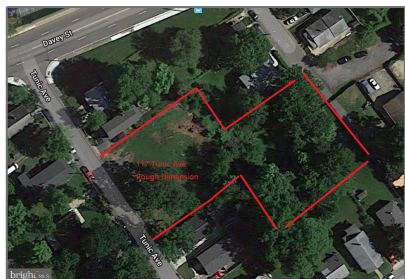

Land For Sale

- 117 TUNIC AVENUE, CAPITOL HEIGHTS,
Maryland 20743

Basic Details

Property Type: **Land**

Listing Type: **For Sale**

Listing ID: **MDPG577262**

Price: **\$299,000**

Lot Area: **0.64 Acre**

Country: **US**

State: **MD**

County: **PRINCE GEORGES**

City: **CAPITOL HEIGHTS**

Zipcode: **20743**

Address Map

Street: **TUNIC**

Street Number: **117**