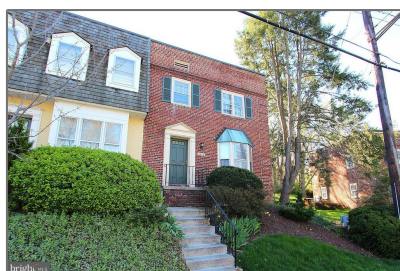

Residential Lease For Rent

1,122 Sqft - 6635 HILLANDALE ROAD, CHEVY CHASE, Maryland 20815

Basic Details

Property Type: **Residential Lease**

Listing Type: **For Rent**

Listing ID: **MDMC716836**

Price: **\$3,200**

Bedrooms: **3**

Bathrooms: **2**

Half Bathrooms: **1**

Sqft: **1,122 Sqft**

Year Built: **1980**

Country: **US**

State: **MD**

County: **MONTGOMERY**

City: **CHEVY CHASE**

Zipcode: **20815**

Features

- ✓ Heating System: **Heat Pump(s)**
- ✓ Cooling System: **Central a/c**
- ✓ View: **Garden/lawn**
- ✓ Roof Deck: **Composite**

Address Map

Street: **HILLANDALE**