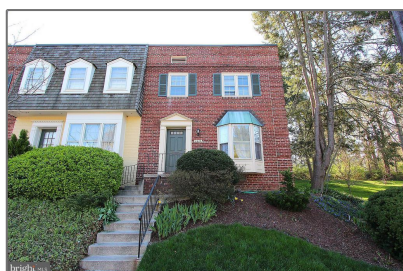

Residential Lease For Rent

1,122 Sqft - 6635 HILLANDALE ROAD, CHEVY CHASE, Maryland 20815

Basic Details

Property Type: **Residential Lease**

Listing Type: **For Rent**

Listing ID: **MDMC716836**

Price: **\$3,200**

Bedrooms: **3**

Bathrooms: **2**

Half Bathrooms: **1**

Sqft: **1,122 Sqft**

Year Built: **1980**

Country: **US**

State: **MD**

County: **MONTGOMERY**

City: **CHEVY CHASE**

Zipcode: **20815**

Features

- ✓ Heating System: **Heat Pump(s)**
- ✓ Cooling System: **Central a/c**
- ✓ View: **Garden/lawn**
- ✓ Roof Deck: **Composite**

Address Map

Street: **HILLANDALE**