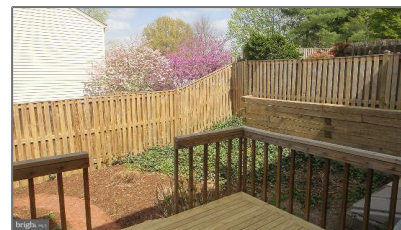

Residential Sold

- 602 NORTHCLIFFE DRIVE, ROCKVILLE,
Maryland 20850

Basic Details

Property Type: **Residential**

Listing Type: **Sold**

Listing ID: **1003474842**

Price: **$415,000**

Bedrooms: **3**

Bathrooms: **2**

Half Bathrooms: **1**

Year Built: **1971**

Lot Area: **0.04 Acre**

Country: **US**

State: **MD**

County: **MONTGOMERY**

City: **ROCKVILLE**

Zipcode: **20850**

Features

✓ Heating System: **Forced air**

✓ Cooling System: **Central a/c, Ceiling fan(s)**

✓ Fence: **Rear**

✓ View: **Garden/lawn**

✓ Roof Deck: **Asphalt**

✓ Parking: **Assigned**

Address [Map](#)