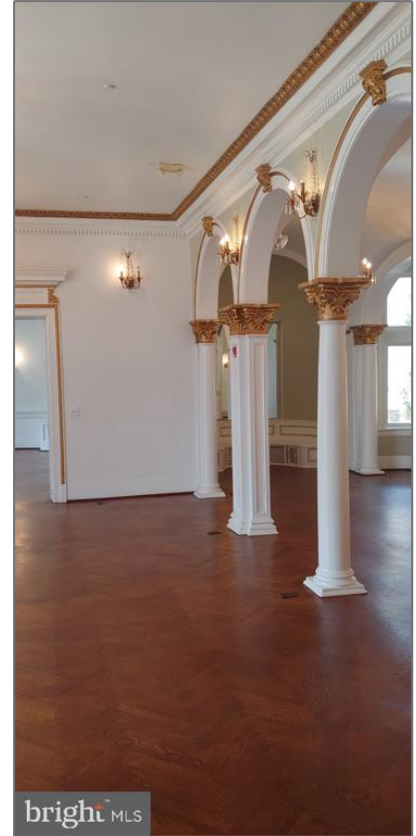

Commercial Lease For Rent

- 2315 MASSACHUSETTS AVENUE,
WASHINGTON, District Of Columbia 20008

Basic Details

Property Type: **Commercial Lease**

Listing Type: **For Rent**

Listing ID: **DCDC2049550**

Price: **\$30**