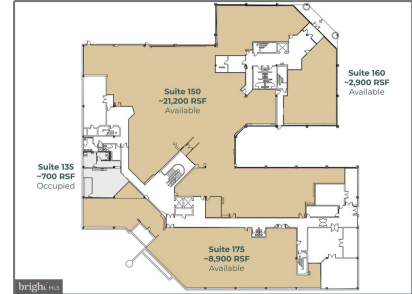

Commercial Lease For Rent

- 110 THOMAS JOHNSON DRIVE, FREDERICK, Maryland 21702

Basic Details

Property Type: **Commercial Lease**

Listing Type: **For Rent**

Listing ID: **MDFR282874**

Price: **\$7**

Year Built: **1987**

Lot Area: **21.43 Acre**

Country: **US**

State: **MD**

County: **FREDERICK**

City: **FREDERICK**

Zipcode: **21702**

Features

✓ Heating System: **Central, Heat Pump(s)**

✓ Cooling System: **Zoned, Heat Pump(s)**

Address Map

Street: **THOMAS JOHNSON DRIVE**

Street Number: **110**

Longitude: **W78° 35' 42.6"**

Latitude: **N39° 26' 40.2"**

Agent Info

Robert Spicer
☎ 301-622-2222
☎ 240-388-1030
✉ RobSpicer@SpicerRealEstate.com
✉ robspicer@spicerrealestate.com
