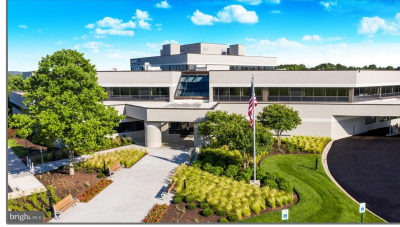

Commercial Lease For Rent

- 110 THOMAS JOHNSON DRIVE, FREDERICK, Maryland 21702

Basic Details

Property Type: **Commercial Lease**

Listing Type: **For Rent**

Listing ID: **MDFR282874**

Price: **\$7**

Year Built: **1987**