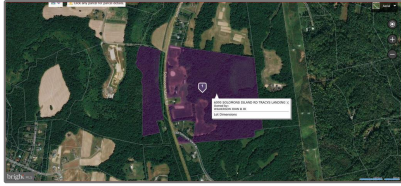

Land For Sale

- 6095 SOLOMONS ISLAND ROAD, TRACYS
LANDING, Maryland 20779

Basic Details

Property Type:	Land
Listing Type:	For Sale
Listing ID:	1004348127
Price:	\$2,000,000
Lot Area:	107.28 Acre
Country:	US
State:	MD
County:	ANNE ARUNDEL
City:	TRACYS LANDING
Zipcode:	20779

Address Map

Street:	SOLOMONS ISLAND
Street Number:	6095
Longitude:	W77° 24' 13.2"
Latitude:	N38° 46' 2"

Agent Info

Robert Spicer

📞 301-622-2222

📞 240-388-1030

✉️ RobSpicer@SpicerRealEstate.com

✉️ robspicer@spicerrealestate.com