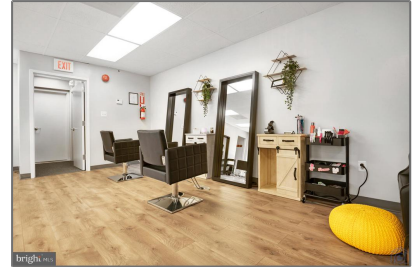

## Basic Details

Property Type: **Commercial Lease**

Listing Type: **For Rent**

Listing ID: **MDAA2042018**

Price: **\$800**

Year Built: **1980**

Country: **US**

State: **MD**