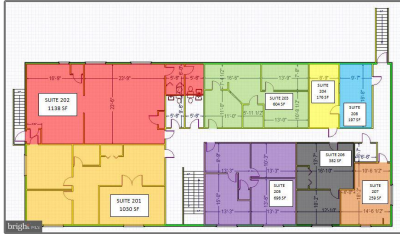

## Basic Details

Property Type: **Commercial Lease**

Listing Type: **For Rent**

Listing ID: **MDAA2054210**

Year Built: **1968**

Lot Area: **0.75 Acre**

Country: **US**

State: **MD**