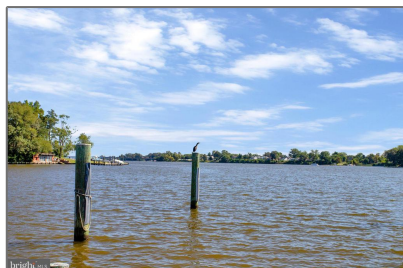

Residential For Sale

1,560 Sqft - 7623 BEAVER ROAD, GLEN BURNIE,
Maryland 21060

Basic Details

Property Type: **Residential**

Listing Type: **For Sale**

Listing ID: **MDAA2068584**

Price: **$789,000**

Bedrooms: **3**

Rooms: **10**

Bathrooms: **2**

Sqft: **1,560 Sqft**

Year Built: **1980**

Lot Area: **0.26 Acre**

Country: **US**

State: **MD**

County: **ANNE ARUNDEL**

City: **GLEN BURNIE**

Zipcode: **21060**

Features

✓ Heating System: **Central, Forced air**

✓ Cooling System: **Central a/c, Ceiling fan(s)**

✓ Fence: **Rear**

✓ View: **Water, Scenic Vista, Garden/lawn, River**

✓ Roof Deck: **Asphalt**

✓ Parking: **Asphalt Driveway**

Address Map

Street: **BEAVER**

Street Number: **7623**

Longitude: **W77° 27' 56.9"**