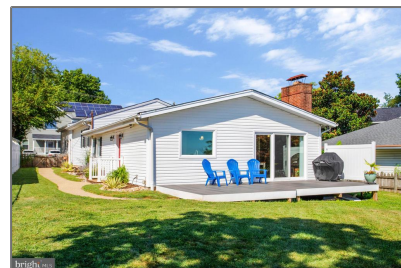

Residential For Sale

1,560 Sqft - 7623 BEAVER ROAD, GLEN BURNIE,
Maryland 21060

Basic Details

Property Type: **Residential**

Listing Type: **For Sale**

Listing ID: **MDAA2068584**

Price: **\$789,000**

Bedrooms: **3**

Rooms: **10**

Bathrooms: **2**

Sqft: **1,560 Sqft**

Year Built: **1980**

Lot Area: **0.26 Acre**

Country: **US**

State: **MD**

County: **ANNE ARUNDEL**