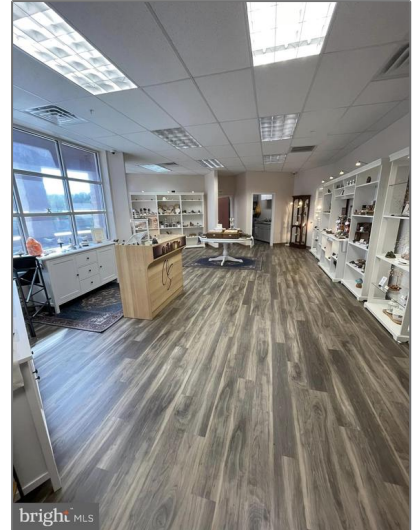

Commercial Lease For Rent

- 2405 WHITTIER DRIVE, FREDERICK, Maryland
21702

Basic Details

Property Type: **Commercial Lease**

Listing Type: **For Rent**

Listing ID: **MDFR2040008**

Price: **$20**

Year Built: **2006**

Lot Area: **0.12 Acre**

Country: **US**

State: **MD**

County: **FREDERICK**

City: **FREDERICK**

Zipcode: **21702**

Features

✓ Heating System: **Central, 90% forced air**

✓ Cooling System: **Central a/c**

Address Map

Street: **WHITTIER**

Street Number: **2405**