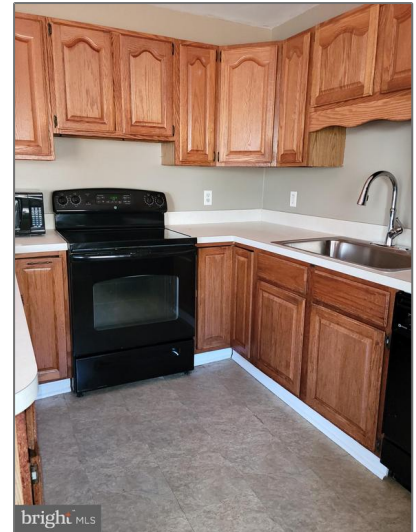

Residential Lease For Rent

1,352 Sqft - 4930 RULLMAN ROAD, SHADY SIDE,
Maryland 20764

Basic Details

Property Type:	Residential Lease
Listing Type:	For Rent
Listing ID:	MDAA2070802
Price:	\$2,100
Bedrooms:	3
Bathrooms:	1
Half Bathrooms:	1
Sqft:	1,352 Sqft
Year Built:	1970
Lot Area:	0.23 Acre
Country:	US
State:	MD
County:	ANNE ARUNDEL
City:	SHADY SIDE
Zipcode:	20764