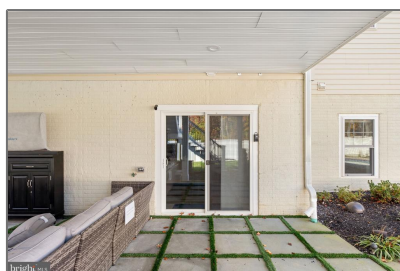

Residential Lease For Rent

4,311 Sqft - 404 KATHE COURT, RIVA, Maryland
21140

Basic Details

Property Type: **Residential Lease**

Listing Type: **For Rent**

Listing ID: **MDAA2072528**

Price: **$2,100**

Bedrooms: **1**

Bathrooms: **1**

Sqft: **4,311 Sqft**

Year Built: **2021**

Lot Area: **1.09 Acre**

Country: **US**

State: **MD**

County: **ANNE ARUNDEL**

City: **RIVA**

Zipcode: **21140**

Features

☒ Heating System: **Forced air**

☒ Cooling System: **Central a/c, Heat Pump(s)**

☒ View: **Trees/woods**

☒ Roof Deck: **Architectural Shingle, Metal**

☒ **Furnished**

Address Map

Street: **KATHE**

Street Number: **404**

Longitude: **W77° 24' 15.6"**

Latitude: **N38° 57' 2.4"**