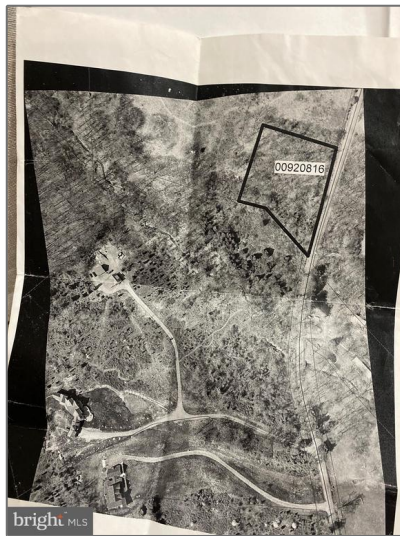

Land For Sale

- SLIDELL, BOYDS, Maryland 20841

Basic Details

Property Type:	Land
Listing Type:	For Sale
Listing ID:	MDMC2017104
Price:	\$99,000
Lot Area:	1.70 Acre
Country:	US
State:	MD
County:	MONTGOMERY
City:	BOYDS
Zipcode:	20841

Address Map

Street:	SLIDELL
Longitude:	W78° 40' 5.7"
Latitude:	N39° 13' 16.3"

Agent Info

Robert Spicer

☎ 301-622-2222

☎ 240-388-1030

✉ RobSpicer@SpicerRealEstate.com

✉ robspicer@spicerrealestate.com
