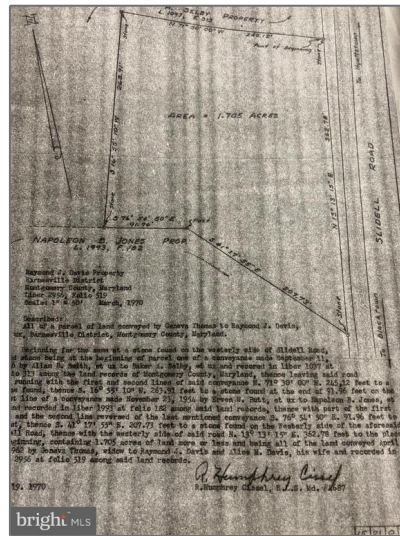

Land For Sale

- SLIDELL, BOYDS, Maryland 20841

Basic Details

Property Type:	Land
Listing Type:	For Sale
Listing ID:	MDMC2017104
Price:	\$99,000
Lot Area:	1.70 Acre
Country:	US
State:	MD
County:	MONTGOMERY
City:	BOYDS
Zipcode:	20841

Address Map

Street:	SLIDELL
Longitude:	W78° 40' 5.7"
Latitude:	N39° 13' 16.3"

Agent Info

Robert Spicer

☎ 301-622-2222

☎ 240-388-1030

✉ RobSpicer@SpicerRealEstate.com

✉ robspicer@spicerrealestate.com
