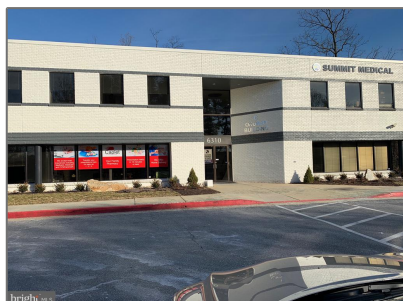

# Commercial Lease For Rent

- 6310 STEVENS FOREST ROAD, COLUMBIA, Maryland 21046

State: **MD**

County: **HOWARD**

City: **COLUMBIA**

Zipcode: **21046**