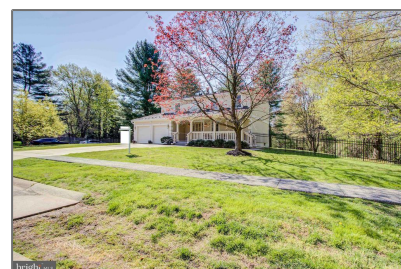

Residential Sold

3,102 Sqft - 1413 RAINBOW DRIVE, SILVER SPRING, Maryland 20905

Basic Details

Property Type:	Residential
Listing Type:	Sold
Listing ID:	MDMC753500
Price:	\$575,000
Bedrooms:	4
Bathrooms:	2
Half Bathrooms:	2
Sqft:	3,102 Sqft
Year Built:	1973
Lot Area:	0.31 Acre
Country:	US
State:	MD
County:	MONTGOMERY
City:	SILVER SPRING
Zipcode:	20905

Features

✓	Heating System:	Forced air
✓	Cooling System:	Central a/c, Ceiling fan(s)
✓	Fence:	Rear, Fully
✓	View:	Street
✓	Fireplace:	Wood
✓	Roof Deck:	Composite, Slate

Address Map

Street:	RAINBOW
Street Number:	1413
Longitude:	W77° 1' 6.2"