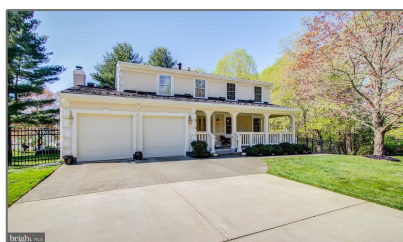

Residential Sold

3,102 Sqft - 1413 RAINBOW DRIVE, SILVER SPRING, Maryland 20905

Basic Details

Property Type:	Residential
Listing Type:	Sold
Listing ID:	MDMC753500
Price:	\$575,000
Bedrooms:	4
Bathrooms:	2
Half Bathrooms:	2
Sqft:	3,102 Sqft
Year Built:	1973
Lot Area:	0.31 Acre
Country:	US
State:	MD
County:	MONTGOMERY
City:	SILVER SPRING
Zipcode:	20905

Features

✓	Heating System:	Forced air
✓	Cooling System:	Central a/c, Ceiling fan(s)
✓	Fence:	Rear, Fully
✓	View:	Street
✓	Fireplace:	Wood
✓	Roof Deck:	Composite, Slate

Address Map

Street:	RAINBOW
Street Number:	1413
Longitude:	W77° 1' 6.2"