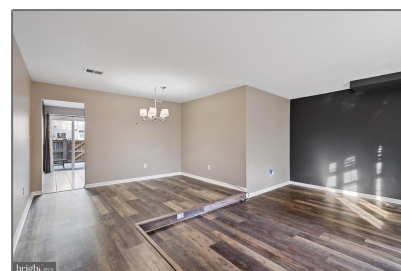

Residential Lease For Rent

1,200 Sqft - 1422 MARA VISTA COURT,
CROFTON, Maryland 21114

Basic Details

Property Type: **Residential Lease**

Listing Type: **For Rent**

Listing ID: **MDAA2080844**

Price: **$2,100**

Bedrooms: **2**

Bathrooms: **1**

Sqft: **1,200 Sqft**

Year Built: **1978**

Lot Area: **0.03 Acre**

Country: **US**

State: **MD**

County: **ANNE ARUNDEL**

City: **CROFTON**

Zipcode: **21114**

Features

✓ Heating System: **Central**

✓ Cooling System: **Central a/c**

Address Map

Street: **MARA VISTA**

Street Number: **1422**

Longitude: **W77° 19' 6.2"**

Latitude: **N39° 1' 47.3"**