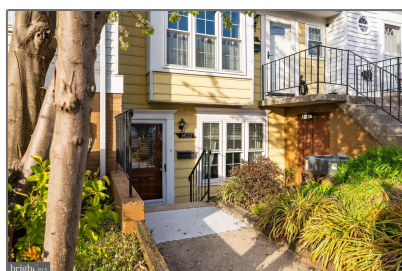

Residential Lease For Rent

1,200 Sqft - 1422 MARA VISTA COURT,
CROFTON, Maryland 21114

Basic Details

Property Type: **Residential Lease**

Listing Type: **For Rent**

Listing ID: **MDAA2080844**

Price: **\$2,100**

Bedrooms: **2**

Bathrooms: **1**

Sqft: **1,200 Sqft**

Year Built: **1978**

Lot Area: **0.03 Acre**

Country: **US**

State: **MD**

County: **ANNE ARUNDEL**