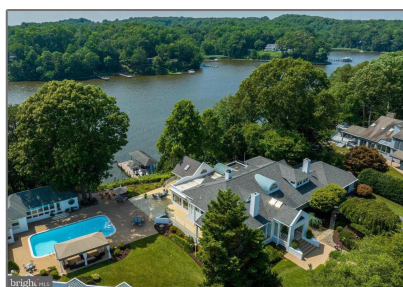

Residential For Sale

6,097 Sqft - 2826 BROADVIEW TERRACE,
ANNAPOLIS, Maryland 21401

Basic Details

Property Type: **Residential**

Listing Type: **For Sale**

Listing ID: **MDAA2082392**

Price: **\$3,995,000**

Bedrooms: **5**

Bathrooms: **5**

Half Bathrooms: **1**

Sqft: **6,097 Sqft**

Year Built: **1990**

Lot Area: **1.24 Acre**

Country: **US**

State: **MD**