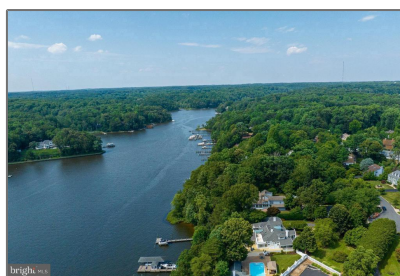

Residential For Sale

6,097 Sqft - 2826 BROADVIEW TERRACE,
ANNAPOLIS, Maryland 21401

Basic Details

Property Type: **Residential**

Listing Type: **For Sale**

Listing ID: **MDAA2082392**

Price: **\$3,995,000**