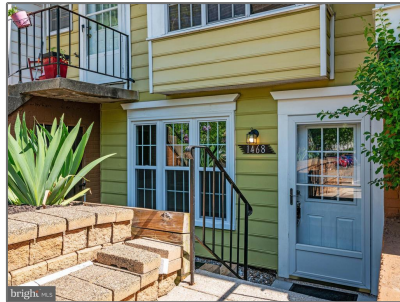

Residential For Sale

1,185 Sqft - 1468 LOWELL COURT, CROFTON,
Maryland 21114

Basic Details

Property Type: **Residential**

Listing Type: **For Sale**

Listing ID: **MDAA2082258**

Price: **\$289,900**

Bedrooms: **2**