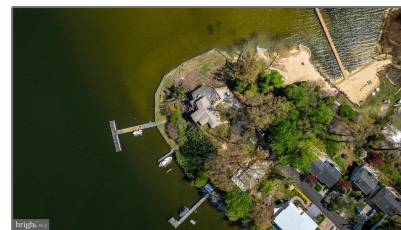

Residential For Sale

932 Sqft - 300 RIVERSIDE DRIVE,
CROWNSVILLE, Maryland 21032

Basic Details

Property Type: **Residential**

Listing Type: **For Sale**

Listing ID: **MDAA2082608**

Price: **\$1,375,000**

Bedrooms: **3**

Bathrooms: **2**

Sqft: **932 Sqft**

Year Built: **1940**

Lot Area: **1.05 Acre**

Country: **US**

State: **MD**

County: **ANNE ARUNDEL**

City: **CROWNSVILLE**

Zipcode: **21032**

Features

Heating System: **Heat Pump(s)**

Cooling System: **Central a/c**

Address Map

Street: **RIVERSIDE**

Street Number: **300**

Longitude: **W77° 26' 2.5"**