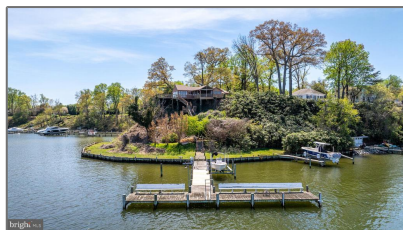

Residential For Sale

932 Sqft - 300 RIVERSIDE DRIVE,
CROWNSVILLE, Maryland 21032

Basic Details

Property Type: **Residential**

Listing Type: **For Sale**

Listing ID: **MDAA2082608**

Price: **\$1,375,000**

Bedrooms: **3**

Bathrooms: **2**

Sqft: **932 Sqft**

Year Built: **1940**

Lot Area: **1.05 Acre**

Country: **US**

State: **MD**

County: **ANNE ARUNDEL**

City: **CROWNSVILLE**