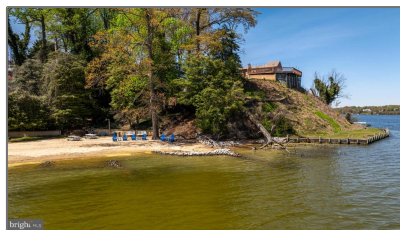

Residential For Sale

932 Sqft - 300 RIVERSIDE DRIVE,
CROWNSVILLE, Maryland 21032

Basic Details

Property Type: **Residential**

Listing Type: **For Sale**

Listing ID: **MDAA2082608**

Price: **$1,375,000**

Bedrooms: **3**

Bathrooms: **2**

Sqft: **932 Sqft**

Year Built: **1940**

Lot Area: **1.05 Acre**

Country: **US**

State: **MD**

County: **ANNE ARUNDEL**

City: **CROWNSVILLE**

Zipcode: **21032**

Features

☒ Heating System: **Heat Pump(s)**

☒ Cooling System: **Central a/c**

Address Map

Street: **RIVERSIDE**

Street Number: **300**

Longitude: **W77° 26' 2.5"**

Latitude: **N39° 3' 25.4"**