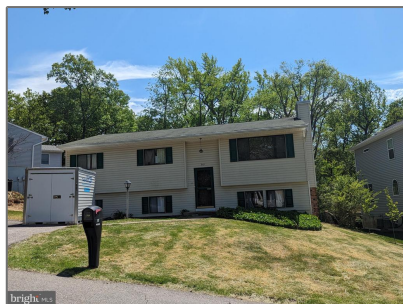

Residential For Sale

1,948 Sqft - 601 OVERHILL DRIVE, EDGEWATER,
Maryland 21037

Basic Details

Property Type: **Residential**

Listing Type: **For Sale**

Listing ID: **MDAA2083674**

Price: **\$375,000**

Bedrooms: **3**

Bathrooms: **3**

Sqft: **1,948 Sqft**

Year Built: **1977**

Lot Area: **0.22 Acre**

Country: **US**

State: **MD**

County: **ANNE ARUNDEL**

City: **EDGEWATER**

Zipcode: **21037**

Features

✓ Heating System: **Forced air**

✓ Cooling System: **Central a/c**

Address Map

Street: **OVERHILL**

Street Number: **601**

Longitude: **W77° 28' 24.1"**