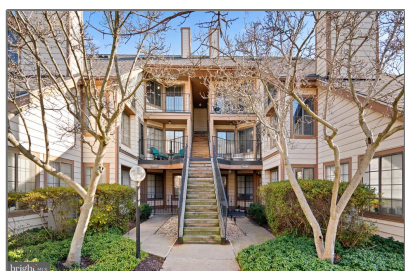

# Residential For Sale

701 Sqft - 14004 KORBA PLACE, LAUREL,  
Maryland 20707

Year Built: **1985**

Country: **US**

State: **MD**

County: **PRINCE GEORGES**

City: **LAUREL**

Zipcode: **20707**