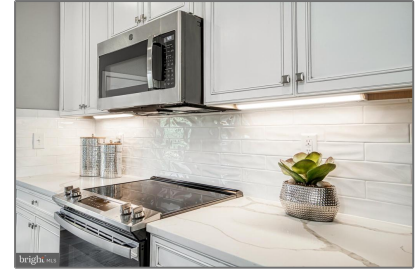

## Basic Details

|                 |                       |
|-----------------|-----------------------|
| Property Type:  | <b>Residential</b>    |
| Listing Type:   | <b>For Sale</b>       |
| Listing ID:     | <b>MDPG2111624</b>    |
| Price:          | <b>\$569,990</b>      |
| Bedrooms:       | <b>4</b>              |
| Bathrooms:      | <b>3</b>              |
| Half Bathrooms: | <b>1</b>              |
| Sqft:           | <b>2,200 Sqft</b>     |
| Year Built:     | <b>2024</b>           |
| Country:        | <b>US</b>             |
| State:          | <b>MD</b>             |
| County:         | <b>PRINCE GEORGES</b> |
| City:           | <b>BOWIE</b>          |
| Zipcode:        | <b>20716</b>          |