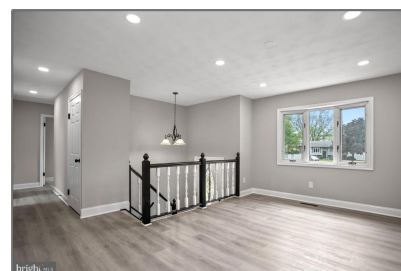

## Basic Details

Property Type: **Residential**

Listing Type: **For Sale**

Listing ID: **MDAA2084514**

Price: **\$459,900**

Bedrooms: **4**

Bathrooms: **2**

Sqft: **1,324 Sqft**