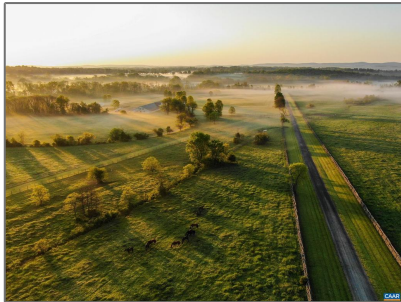

Farm For Sale

12,500 Sqft - 21515 TRAPPE RD, UPPERVILLE,
Virginia 20185

Basic Details

Property Type:	Farm
Listing Type:	For Sale
Listing ID:	653359
Price:	$26,500,000
Bedrooms:	9
Bathrooms:	8
Half Bathrooms:	3
Sqft:	12,500 Sqft
Year Built:	1795
Lot Area:	1,100 Acre
Country:	US
State:	VA
County:	LOUDOUN
City:	UPPERVILLE
Zipcode:	20185

Address Map

Street:	TRAPPE RD
Street Number:	21515
Longitude:	W78° 7' 24.7"

Features

☒	Heating System:	Central
☒	Cooling System:	Central a/c