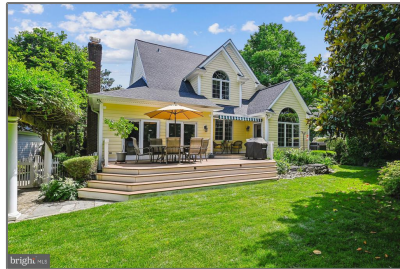

Residential For Sale

1,940 Sqft - 214 SPRING RACE COURT,
ANNAPOLIS, Maryland 21401

Basic Details

Property Type: **Residential**

Listing Type: **For Sale**

Listing ID: **MDAA2085146**

Price: **\$799,000**

Bedrooms: **2**

Bathrooms: **2**

Half Bathrooms: **1**

Sqft: **1,940 Sqft**

Year Built: **1994**

Lot Area: **0.12 Acre**

Country: **US**

State: **MD**

County: **ANNE ARUNDEL**