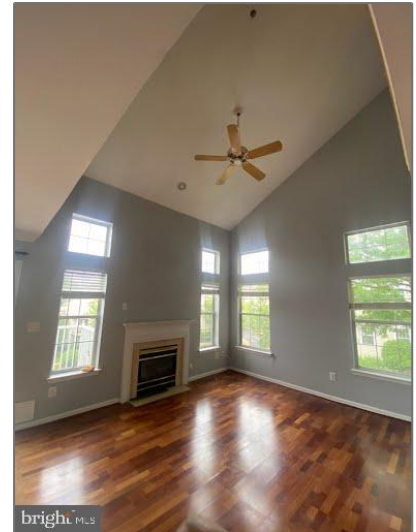

Residential Lease For Rent

1,870 Sqft - 13025 BRIDGER DRIVE,
GERMANTOWN, Maryland 20874

Basic Details

Property Type:	Residential Lease
Listing Type:	For Rent
Listing ID:	MDMC2139560
Price:	\$2,295
Bedrooms:	2
Bathrooms:	2
Half Bathrooms:	1
Sqft:	1,870 Sqft
Year Built:	1995
Country:	US
State:	MD
County:	MONTGOMERY
City:	GERMANTOWN
Zipcode:	20874