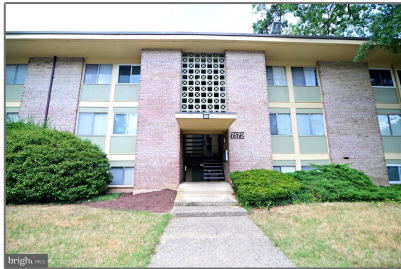

Residential Lease For Rent

664 Sqft - 7172 DONNELL PLACE, DISTRICT HEIGHTS, Maryland 20747

Basic Details

Property Type: **Residential Lease**

Listing Type: **For Rent**

Listing ID: **MDPG2119290**

Price: **\$1,425**

Zipcode: **20747**

Features

✓ Heating System: **Forced air**

✓ Cooling System: **Central a/c**

✓ View: **Garden/lawn**

Address [Map](#)

Street: **DONNELL**

Street Number: **7172**