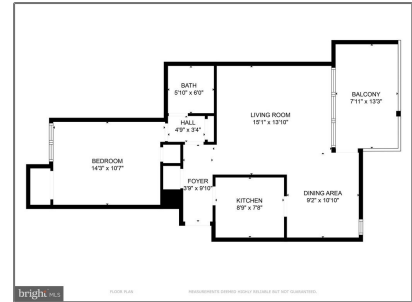

Residential Lease For Rent

664 Sqft - 7172 DONNELL PLACE, DISTRICT HEIGHTS, Maryland 20747

Basic Details

Property Type: **Residential Lease**

Listing Type: **For Rent**

Listing ID: **MDPG2119290**

Price: **\$1,425**

Bedrooms: **1**

Bathrooms: **1**

Sqft: **664 Sqft**

Year Built: **1964**

Country: **US**

State: **MD**

County: **PRINCE GEORGES**

City: **DISTRICT HEIGHTS**