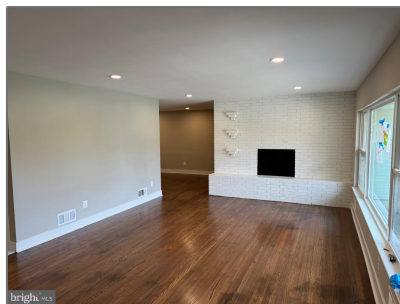

Residential For Sale

2,595 Sqft - 3102 ROMAIN COURT, SUITLAND,
Maryland 20746

Basic Details

Property Type: **Residential**

Listing Type: **For Sale**

Listing ID: **MDPG2120778**

Price: **\$474,900**

Bedrooms: **3**