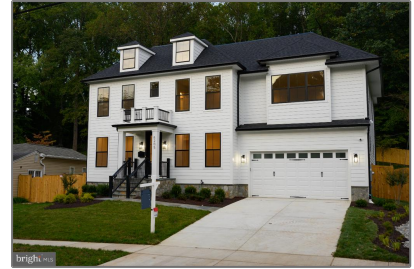

Residential For Sale

6,430 Sqft - 8205 BEECH TREE ROAD,
BETHESDA, Maryland 20817

Basic Details

Property Type:	Residential
Listing Type:	For Sale
Listing ID:	MDMC2141742
Price:	\$3,099,849
Bedrooms:	7
Bathrooms:	6
Half Bathrooms:	2
Sqft:	6,430 Sqft
Year Built:	2022
Lot Area:	0.35 Acre
Country:	US
State:	MD
County:	MONTGOMERY
City:	BETHESDA
Zipcode:	20817

Address Map

Street:	BEECH TREE
Street Number:	8205
Longitude:	W78° 51' 34.1"

Features

✓	Heating System:	Central
✓	Cooling System:	Central a/c
✓	Fence:	Wood
✓	View:	Trees/woods
✓	Fireplace:	Gas/propane
✓	Roof Deck:	Architectural Shingle