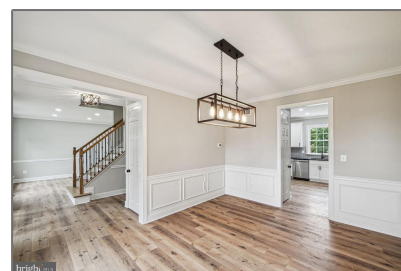

Residential For Sale

3,256 Sqft - 950 RIDGE ROAD, MOUNT AIRY,
Maryland 21771

Basic Details

Property Type: **Residential**

Listing Type: **For Sale**

Listing ID: **MDHW2043106**

Price: **$765,000**

Bedrooms: **5**

Bathrooms: **3**

Half Bathrooms: **1**

Sqft: **3,256 Sqft**

Year Built: **2002**

Lot Area: **0.91 Acre**

Country: **US**

State: **MD**

County: **HOWARD**

City: **MOUNT AIRY**

Zipcode: **21771**

Features

✓ Heating System: **Heat Pump(s)**

✓ Cooling System: **Central a/c, Heat Pump(s)**

✓ Fence: **Rear**

✓ Roof Deck: **Asphalt**

✓ Parking: **Asphalt Driveway**

Address Map

Street: **RIDGE**

Street Number: **950**

Floor Number: **1**