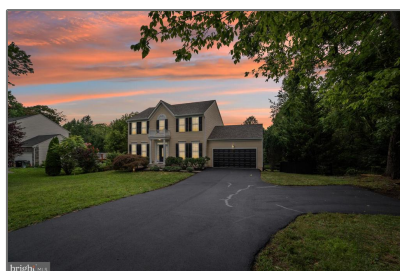

Residential For Sale

3,256 Sqft - 950 RIDGE ROAD, MOUNT AIRY,
Maryland 21771

Basic Details

Property Type: **Residential**

Listing Type: **For Sale**

Listing ID: **MDHW2043106**

Price: **\$765,000**

Bedrooms: **5**

Bathrooms: **3**

Half Bathrooms: **1**

Sqft: **3,256 Sqft**

Year Built: **2002**

Lot Area: **0.91 Acre**

Country: **US**

State: **MD**

County: **HOWARD**