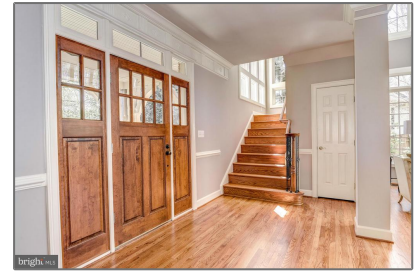

Residential Lease For Rent

7,087 Sqft - 1550 SHELFORD COURT, VIENNA,
Virginia 22182

Basic Details

Property Type: **Residential Lease**

Listing Type: **For Rent**

Listing ID: **VAFX2194360**

Price: **\$15,500**