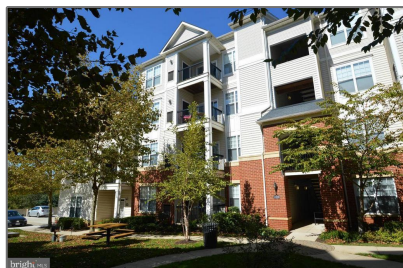

Residential Lease For Rent

1,104 Sqft - 11329 ARISTOTLE DRIVE, FAIRFAX,
Virginia 22030

Basic Details

Property Type: **Residential Lease**

Listing Type: **For Rent**

Listing ID: **VAFX2194356**

Price: **\$2,295**